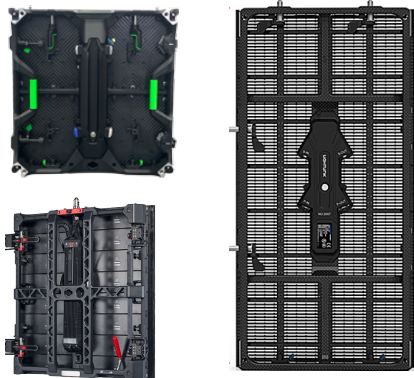

Selection of the Sub Rental Equipment list

disguise

VIDEO

Outdoor LED Screen

Light Link	CarbonDow 3.9 1x0,5m
Light Link	CarbonDow 5.9 1x0,5m
Light Link	Carbon P8,9 0,5x1m Semi transparent
Light King	RDO3 Outdoor Blackface curvable 0,5x0,5m
ROE	MC7-H Touring frame Blackface 7mm 0,6x0,6m Outdoor
Viss Lighting	SE80 Flexible Mesh 80mm pixel pitch 10,5 x 0,64m

Indoor Studio LED Screen

Light Link	Alien 2.6 0,5x1m

Sceptron

Martin	VDO Sceptron 10 100cm
Martin	VDO Sceptron 10 32cm

Processors

Novastar	Mx6000 pro
Novastar	4K-Processor MCTRL4K
Novastar	VX1000
Novastar	VX4S

Media Server

Disguise	VX2
Disguise	VX1
Disguise/d3	d3 4x2 Pro
Green Hippo	v.4 Karst+ Displayport 4k
Green Hippo	v.4 Amba

SOUND FORCE

Soundforce Scandinavia
Låsbomsgatan 37
589 41 Linköping
Sweden

www.soundforce.se
info@soundforce.se
+46 13 123456