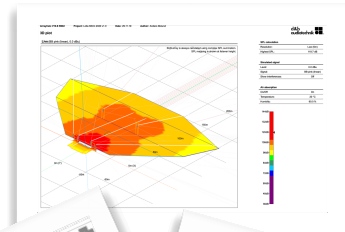

## Project managing

Acoustic simulation, Noise predictions, rigging calculations, lighting plots and all form of pre production is standard routines for us.

Soundforce warehouse holds facilities for the production crew to simulate, program, prepare and test the entire equipment.